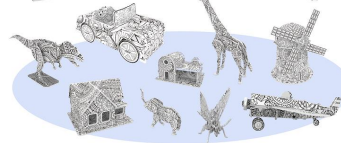

43

Case Pack: 24
Assembly Time: 1-2 Hours
Model Size: Various Sizes
Packaging Box Size: 30.5 (L) x 21.5 (D) x 4 (H) cm
Case Measurement: 51 (L) x 32 (D) x 46 (H) cm

G0408P

Cat