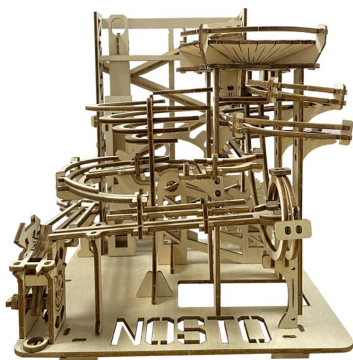

Natural

Mechanical

No Glue
Connection

Self Assembly

STEM
Educational

M0201P

Climbing Compass

330